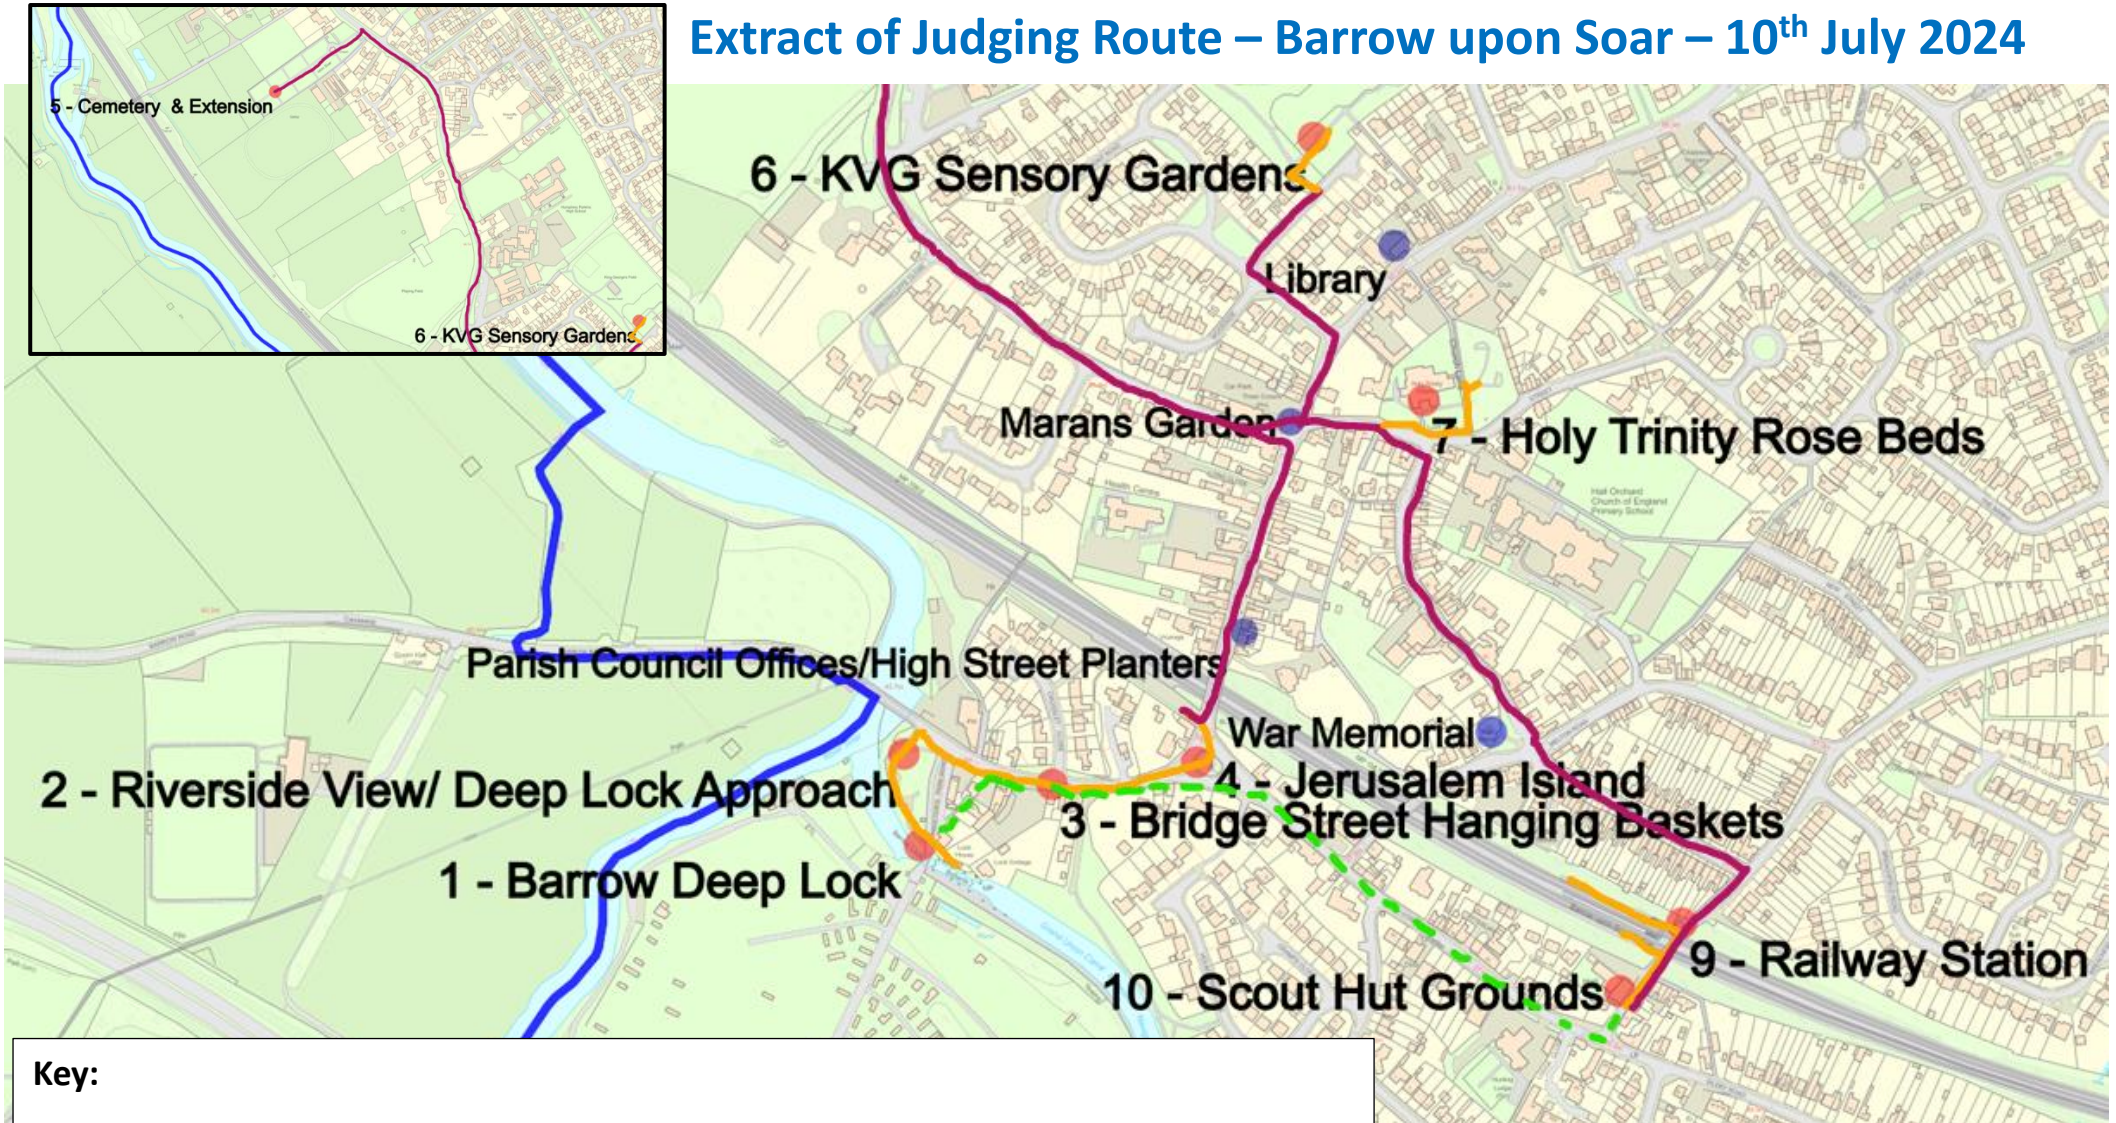

## Extract of Judging Route – Barrow upon Soar – 10<sup>th</sup> July 2024

### Key:

- **Green dotted line** – short walk – approx. 600m from Scout hut to start of route.
- **Orange Line:** walking on route
- **Purple line:** Travel between sites by car