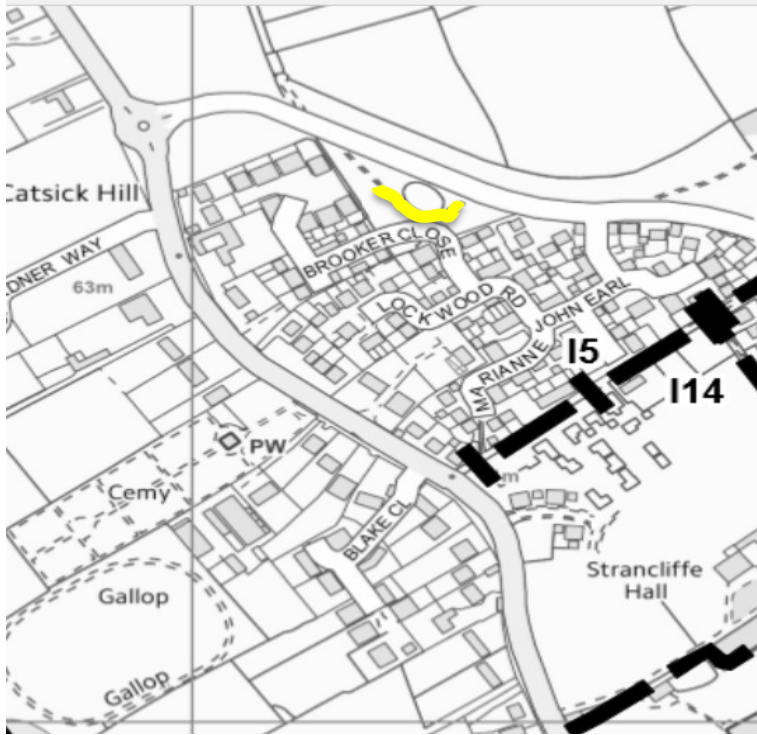

Location: Willow Road play area near to Brooker Close/Cotes
Task 2 & 3, 11 & 19 December 18 Review Jan 20

After Task

After Task