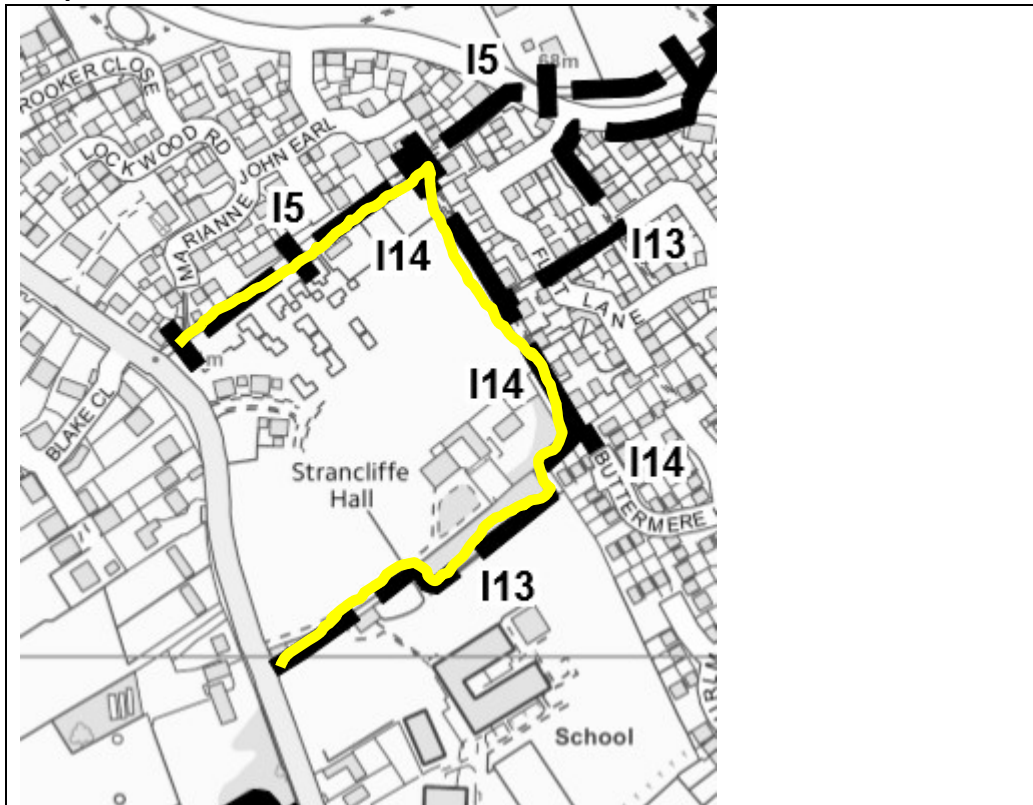

Location: Strancliffe Lane jitties

Task # 19

Date: 10th July 19

Review Date: Nov 19

Map:

Footpath alongside HP School - Before

Footpath alongside HP School - After

Looking towards Buttermere Way - Before

Looking towards Buttermere Way - After

Looking down Strancliffe Lane - Before

Looking down Strancliffe Lane - After