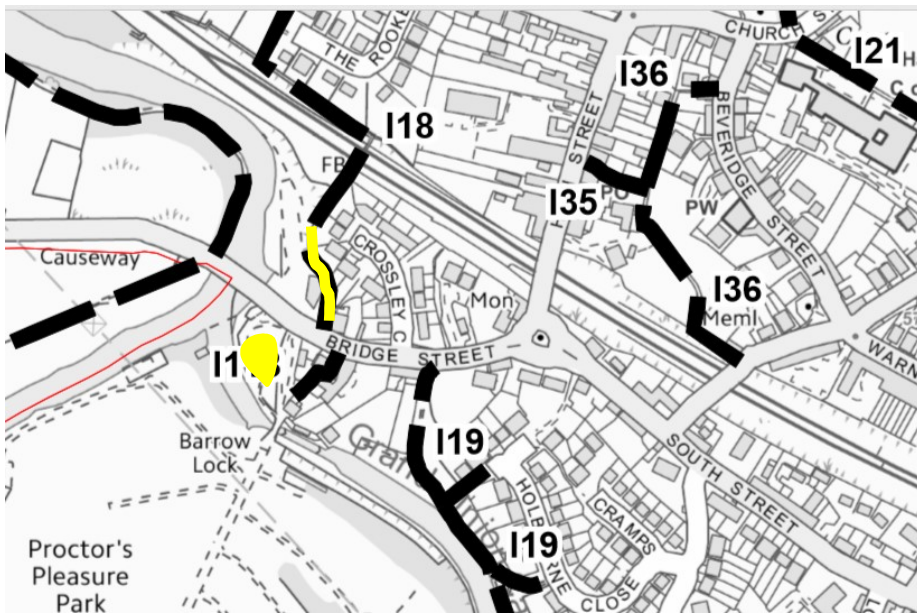

Location: Boat House Jitty (I18) and Green Space alongside Traffic Lights
Task 14, 16 May 19, Review: Sept 19

Middle - Looking Up - Before

Middle - Looking Up - After

Middle - Looking Down - Before

Middle - Looking Down - After

Bridge Street Traffic Lights Green Space – Opposite ‘The Moorings’

Before the extra trim to remove vegetation from under the benches

Benches - After the trim