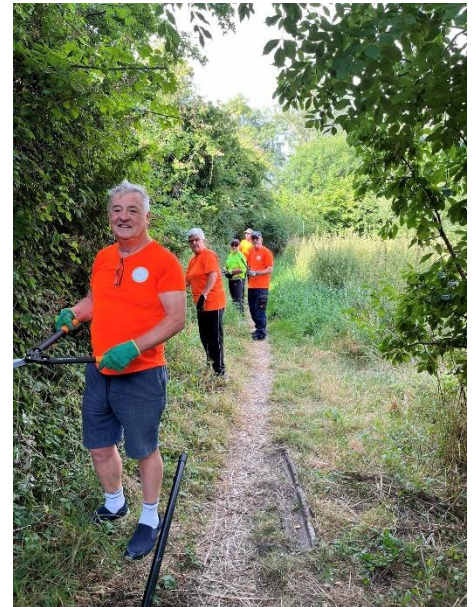

Task #	24 – 18	Date:	08 August 2024	
Meet:	Strancliffe Lane – to Nottingham Road			

A great team turnout with 13 volunteers out for the Strancliffe Lane path from Willow Road across to Nottingham Road.

We had a gentle start to the task, mainly snipping away the extra-long brambles at the start of the path, and chatting to lots of dog walkers, when Alison, who was at the rear of the team, heard a loud crack behind her and saw that a large Ivy covered tree had just fallen straight across the path.

We quickly checked that no-one else using the footpath was injured, and thankfully there wasn't, so we were able to start cutting it down and out of the way. Once the Ivy was removed it was a 7 person lift to move the dead tree trunk out of the way.

We carried on clearing the overgrowth along the full length of the path, and an advance team also went over Nottingham Road to clear the entrance to the footpath towards Walton.

We were able to leave lots of fruiting bramble along the way - most of which is almost ready for picking. We also cleared away one bag of rubbish.